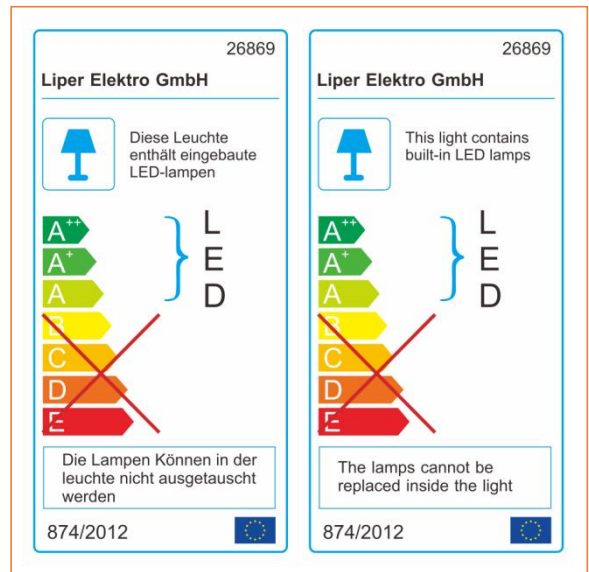

Certificate

Cutting Size

LPSTL-20A01	LPSTL-25A01	LPSTL-30A01	LPSTL-40A01

Specifications

Item Number	Power (W/M)	Power Factor	Lumen (lm)	LED Line	LEDs pcs	CRI	Color Temperature	Life Time (hrs)
LPSTL-20A01	20W/M	>0.9	2000LM/M	1 line	240	>83	CW/NW/WW	30000
LPSTL-25A01	25W/M	>0.9	2500LM/M	2 lines	240	>83	CW/NW/WW	30000
LPSTL-30A01	30W/M	>0.9	3000LM/M	3 lines	360	>83	CW/NW/WW	30000
LPSTL-40A01	40W/M	>0.9	4000LM/M	4 lines	480	>83	CW/NW/WW	30000